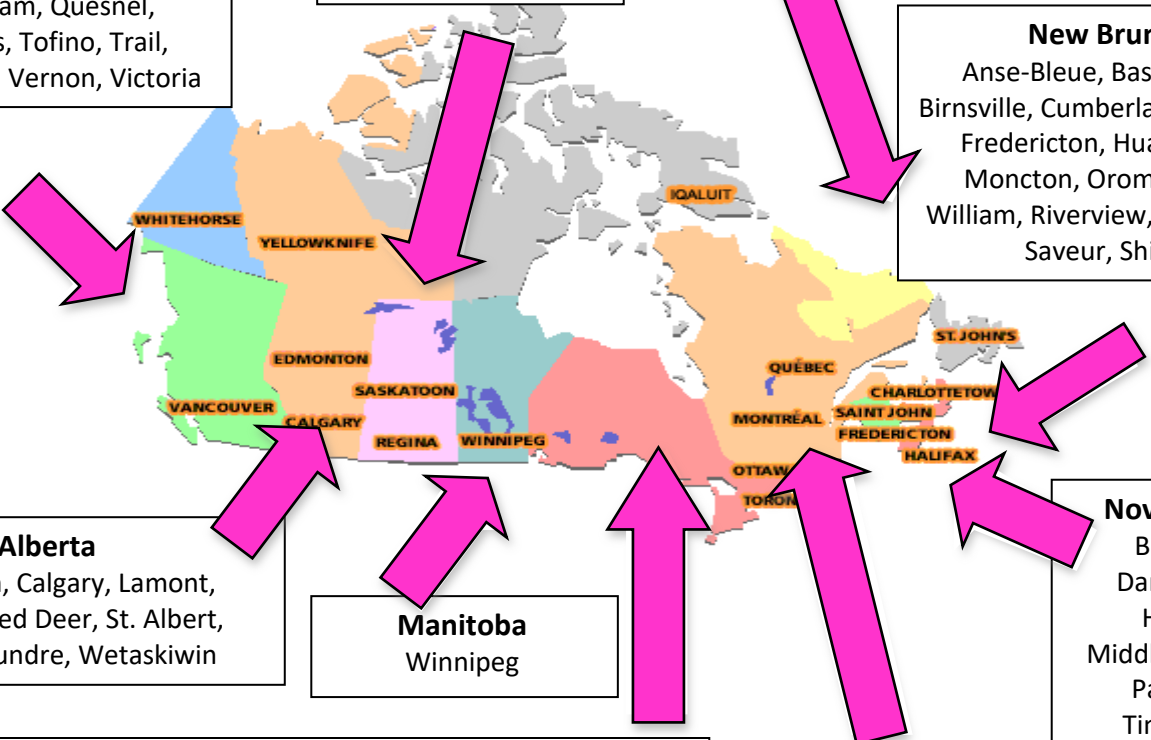

Kelly Shires

Breast Cancer Foundation

This is where YOUR donations went in 2019!

British Columbia
 Avola, Burnaby, Cache Creek, Canyon, Castleger, Kamloops, Kaslo, Kelowna, Lilloet, Maple Ridge, Midway, Naksup, Port Coquitlam, Quesnel, Smithers, Tofino, Trail, Vancouver, Vernon, Victoria

Saskatchewan
 Churchbridge, Saskatoon

Newfoundland
 Cornerbrook, Timberlea

New Brunswick
 Anse-Bleue, Bas Paquetville, Birnsville, Cumberland Bay, Dieppe, Fredericton, Huat Shippigan, Moncton, Oromocto, Prince William, Riverview, Sackville, Saint Saveur, Shippigan

Alberta
 Edmonton, Calgary, Lamont, Penhold, Red Deer, St. Albert, Stettler, Sundre, Wetaskiwin

Manitoba
 Winnipeg

Nova Scotia
 Bedford, Dartmouth, Halifax, Middle Sackville, Paradise, Timberlea

Ontario
 Ajax, Amherstburg, Baltimore, Barrie, Bowmanville, Bradford, Brampton, Breslau, Brockville, Burlington, Cambridge, Campbellford, Carp, Collingwood, Dundalk, Edmonton, Etobicoke, Guelph, Haliburton, Hamilton, Harrow, Hillsburgh, Holland Landing, Kanata, Kingston, Kitchener, Manotick, Markham, Midland, Milton, Mississauga, Napanee, Newmarket, Niagara Falls, North Bay, North York, Oakville, Odessa, Omeme, Orangeville, Orillia, Oshawa, Ottawa, Owen Sound, Palmerston, Peterborough, Pickering, Port Colborne, Richmond Hill, Sarnia, Scarborough, St. Catharines, St. Catharine's, Stouffville, Sudbury, Tecumseh, Thornhill, Toronto, Thunder Bay, Waterloo, Welland, Whitby, Windsor

Quebec
 Auteuil Laval, Boisbrand, Chateaugay, Chicoutimi-Nord, Dollard-des-Ormeaux, Drummondville, Gatineau, Greenfield Park, Grondines, La Baie, Lac-au-Saumon, Laval, Montreal, Montreal Nord, Pierrefonds, Quebec, Repentigny, Rimouski, Saint Jude, Saint Laurent, Saint Philemon, Saint-Claire, Saint-Eustache, St. Georges, St. Hugues, St. Pie-de-Bagot, Ste Anne des Plaines, Ste Anne-de-Beaupre, Ste-Claire, Ste-Marie Beauce, St-Georges, St-Simon-les-Mines, Terrebone, Waltham